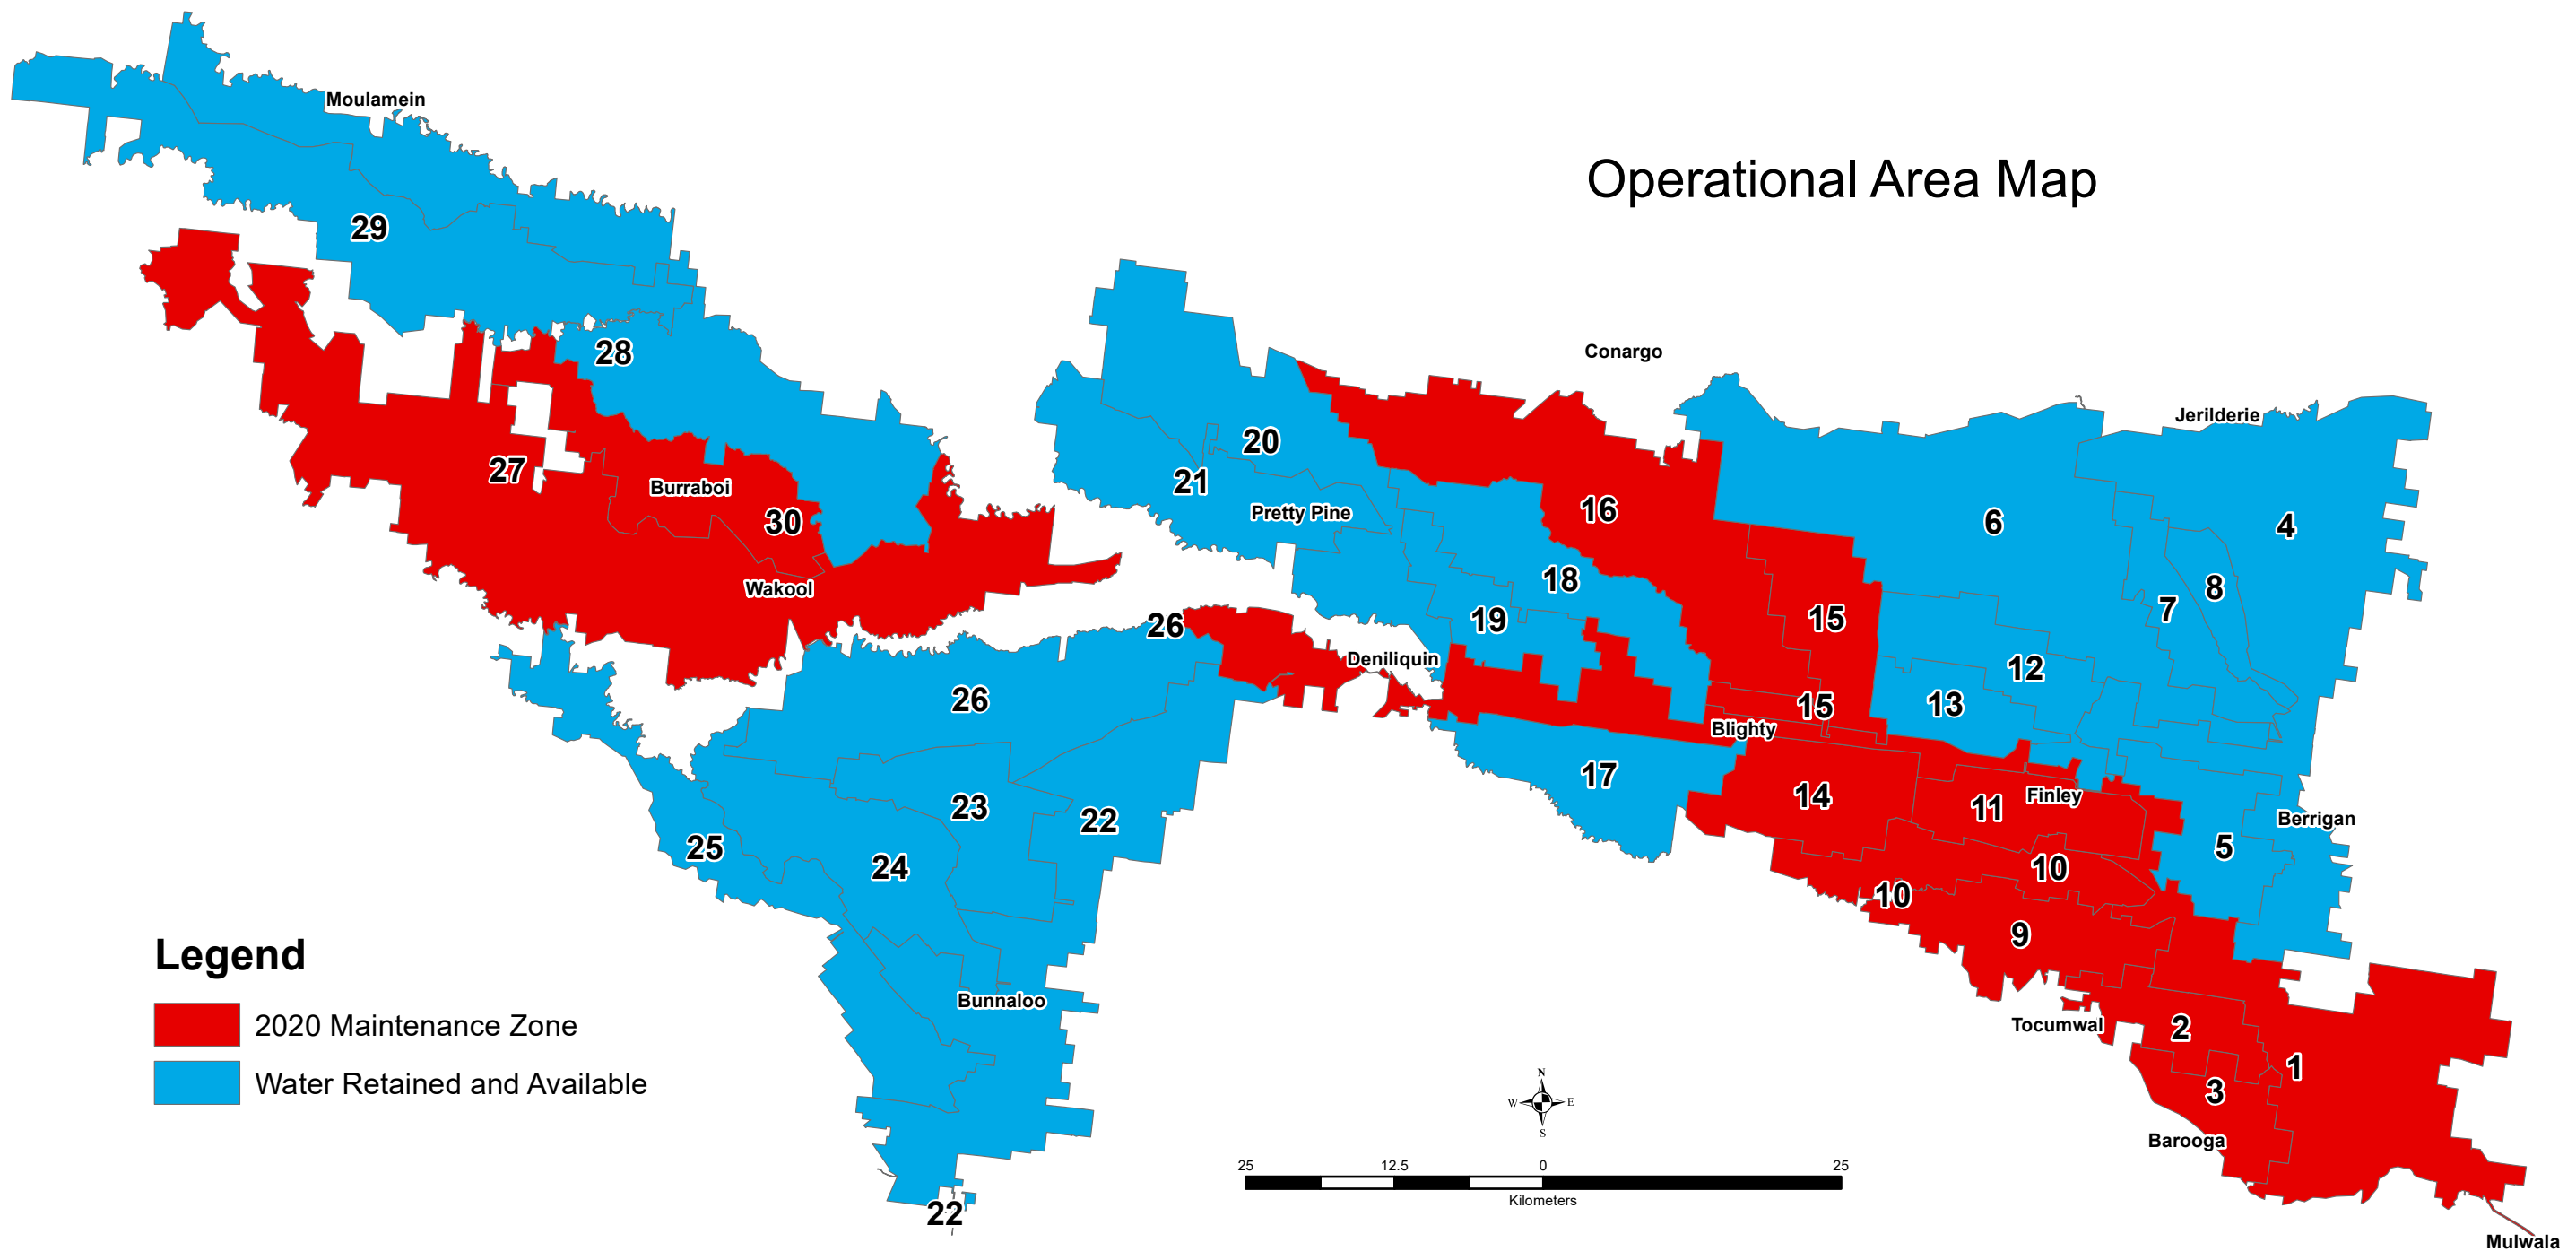

Operational Area Map

Legend

- 2020 Maintenance Zone
- Water Retained and Available