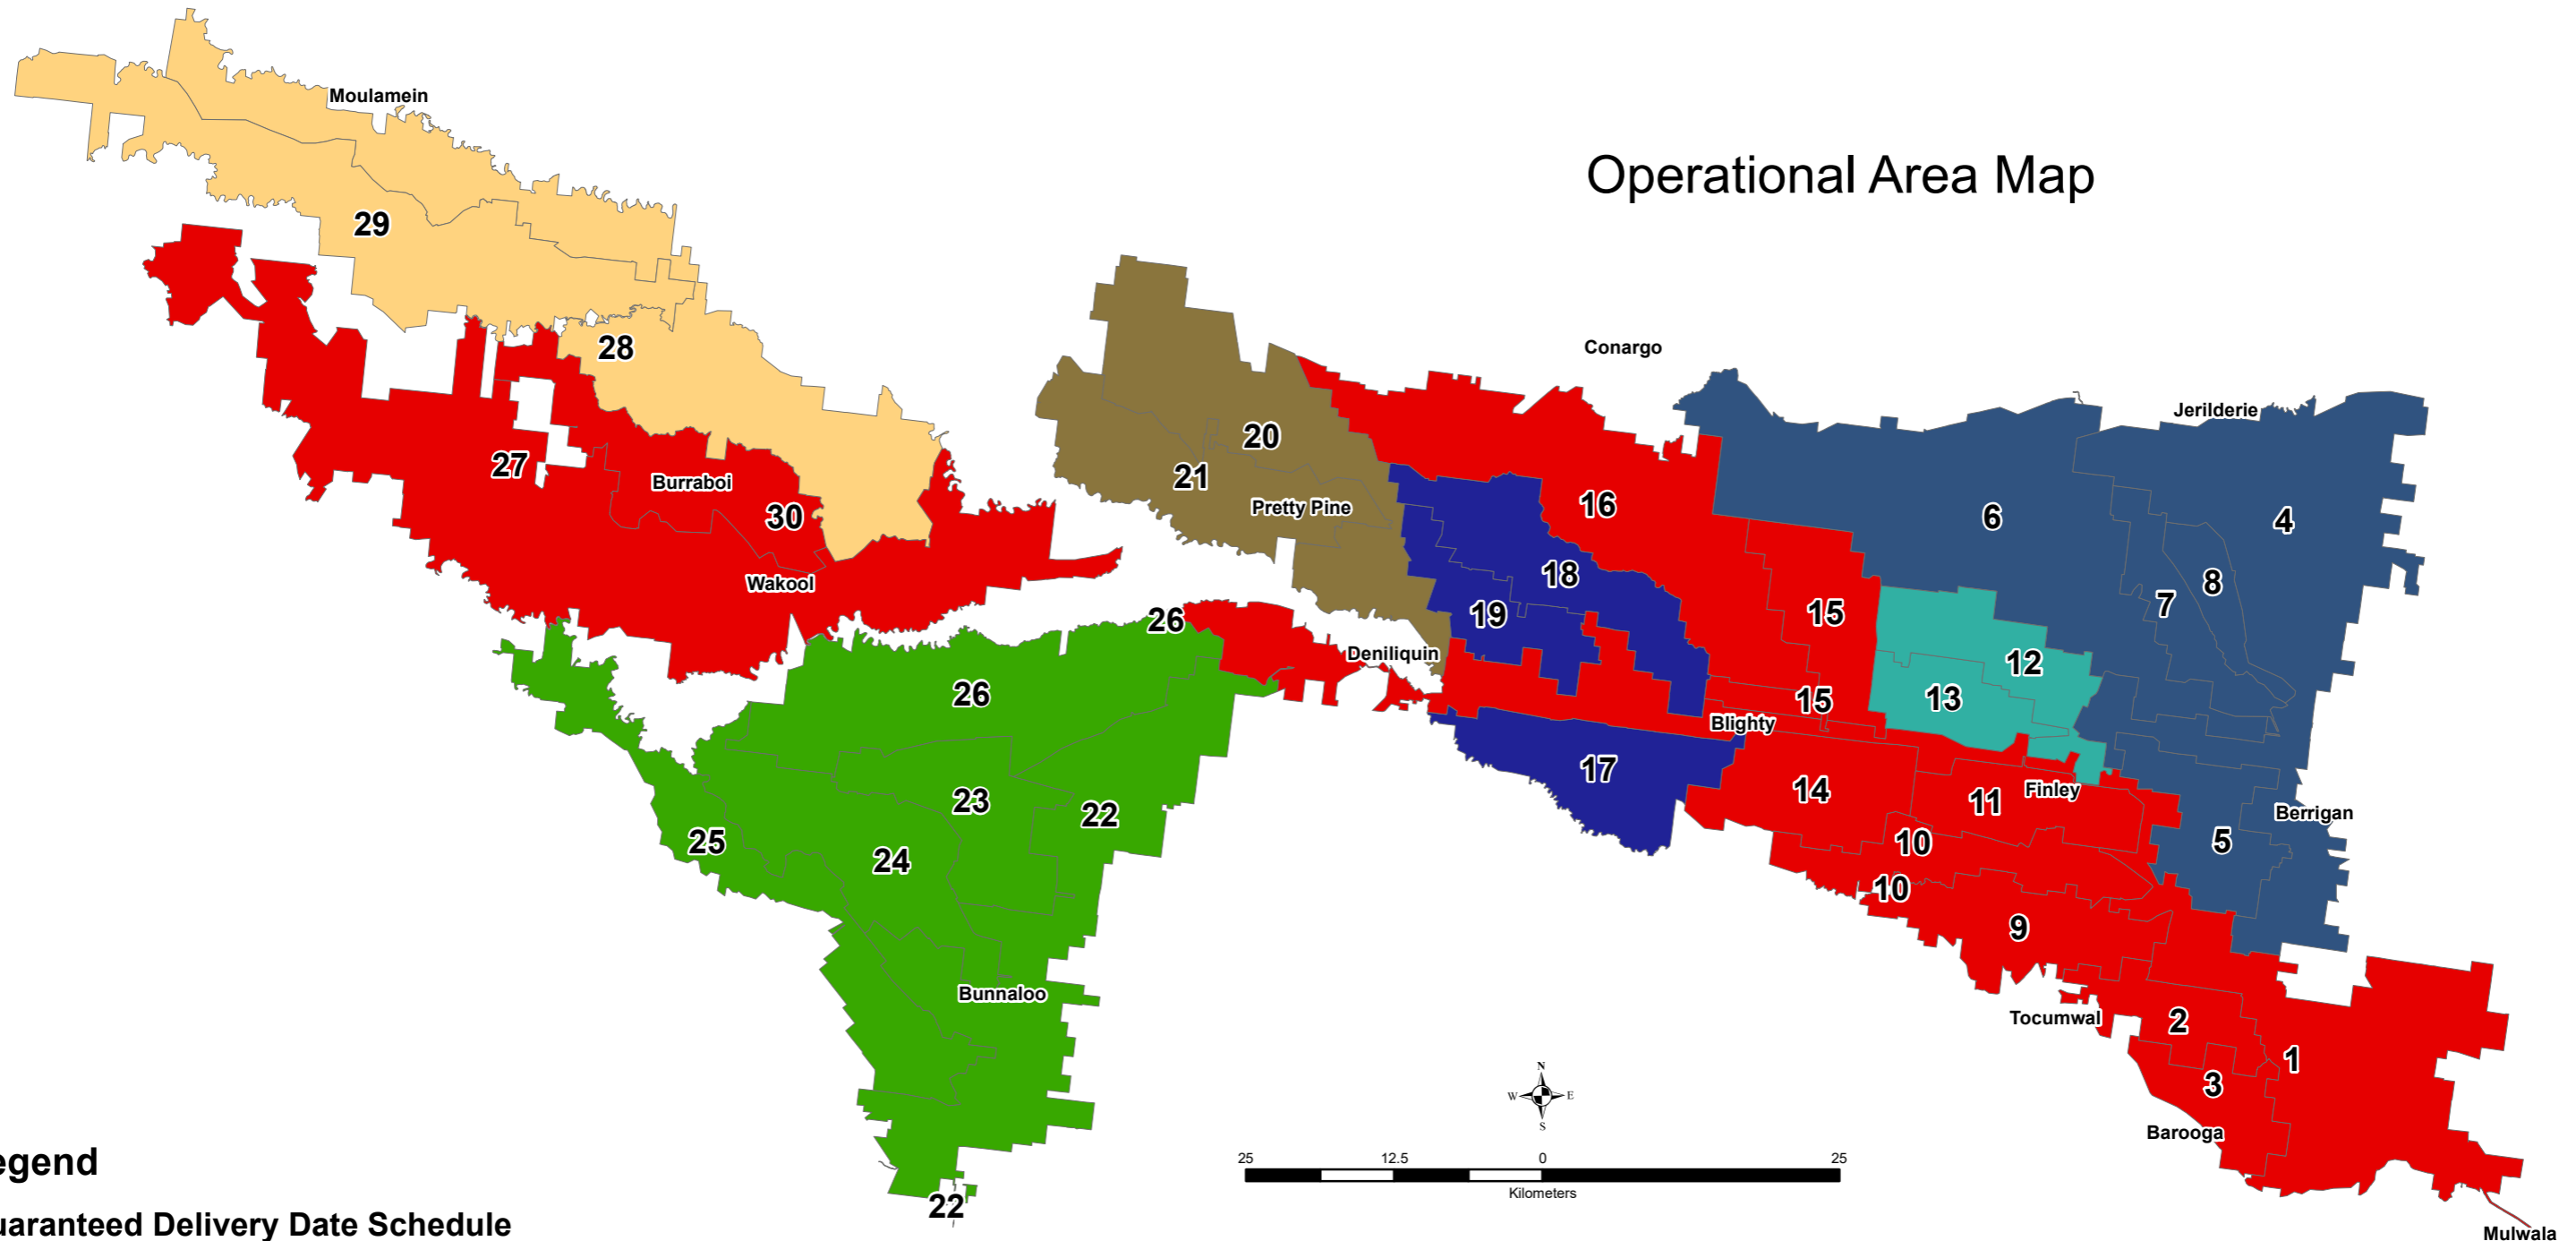

Operational Area Map

Legend

Guaranteed Delivery Date Schedule

- 2020 Maintenance Zone - 15/05/2020
- Operational Areas 4,5,6,7,8 - 18/05/2020
- Operational Areas 28,29 - 20/05/2020
- Operational Areas 12,13 - 22/05/2020
- Operational Areas 17,18,19 - 23/05/2020
- Operational Areas 20,21 - 26/05/2020
- Operational Areas 22,23,24,25,26 - 28/05/2020